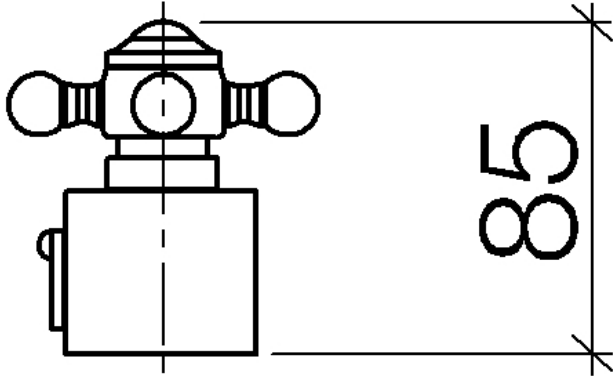

## MADISON Temperature control handle - Platinum

---

MADISON

11 420 360

11 420 360

11 420 360

Parts for other finishes can be found here: [Chrome](#)